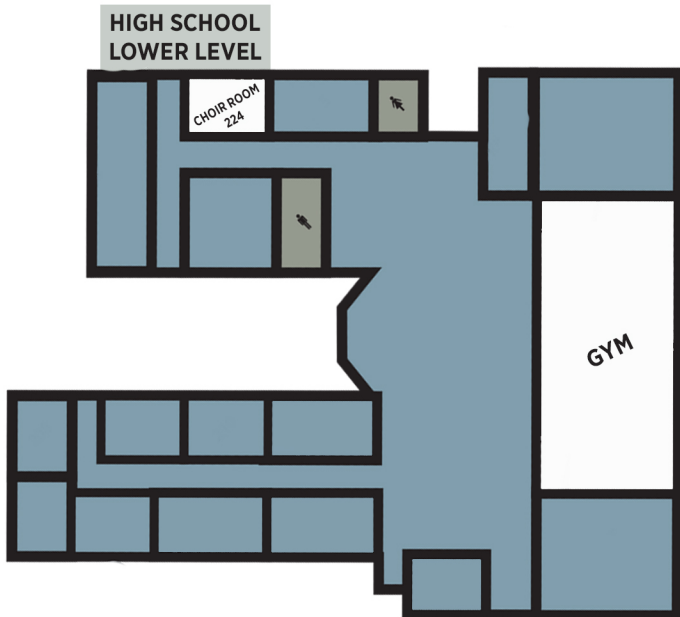

TABLE OF CONTENTS

Map of Cedar Park	1		
Digital Photography	2	Musical Theater, Solo	10
Graphic Design	2	Bass Solo	11
Photography, Film	2	Guitar Solo	11
Promo Video	3	Instrumental Ensemble, Contemp.	11
Short Film	3	Percussion Solo, Traditional	11
T-Shirt Design	3	Piano Solo	12
Visual Art, Three Dimensional	3	Piano Solo, Classical	12
Visual Art, Two Dimensional., Alt. Media....	4	String Solo	12
Visual Art, Two Dim., Painting & Draw	4	Choir	13
American Sign Language, Solo	5	Christian Band	13
Children's Lesson, Solo	5	Rap Solo	13
Children's Lesson, Group	5	Rap Group	13
Puppetry Group	5	Worship Leading, Solo	13
Spoken Word	6	Songwriting	14
Short Sermon, SR.	6	Vocal Ensemble, Large	14
Short Sermon, Spanish.....	7	Vocal Ensemble, Small	14
Short Sermon, JR.	7	Female Vocal Solo, JR.	15
Worship Dance, Solo	8	Female Vocal Solo, SR.	15
Worship Dance, Troupe	8	Male Vocal Solo, JR.	16
Urban Troupe	8	Male Vocal Solo, SR.	16
Drama Ensemble, Large	9	Worship Team, Large	16
Drama Ensemble, Small	9	Worship Team, Small	16
Drama Solo	9	Book Chapter	17
Dramatized Quoting	9	Flash Fiction	17
Human Video Ensemble, Large	10	Mini Saga	17
Human Video, Solo	10	Poetry	17

CEDAR PARK CHURCH

Connecting Christ, Community, and Cathedral