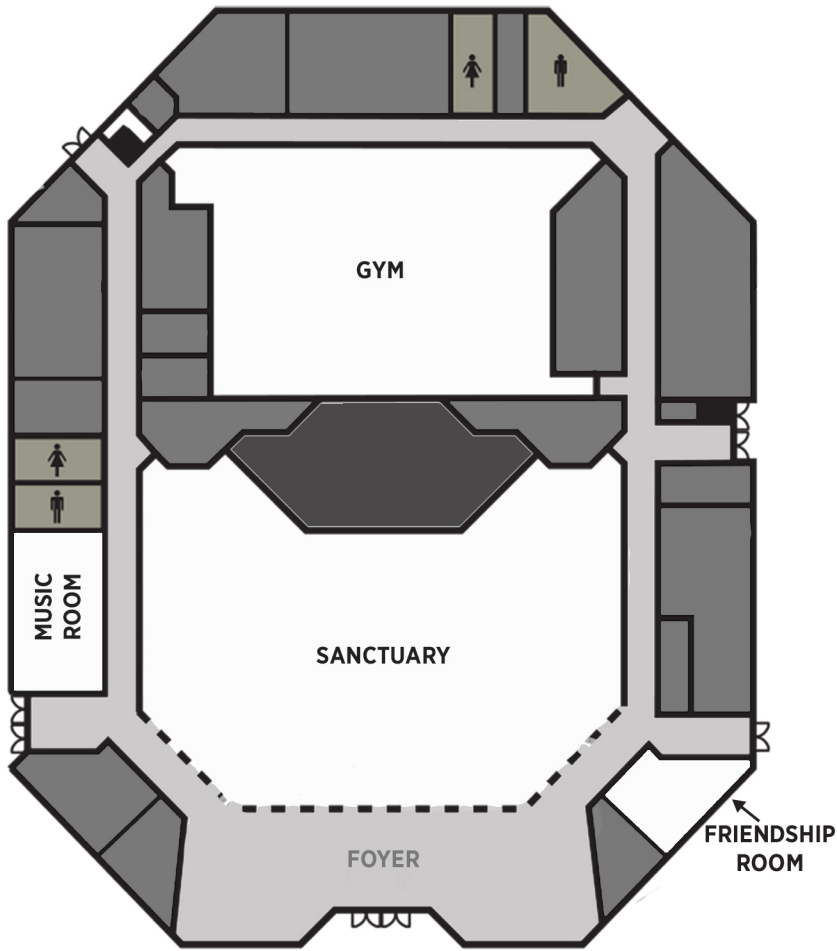

TABLE OF CONTENTS

Map of Cedar Park	1		
Digital Photography	2	Musical Theater, Solo	10
Graphic Design	2	Bass Solo	11
Photography, Film	2	Guitar Solo	11
Promo Video	3	Instrumental Ensemble, Contemp.	11
Short Film	3	Percussion Solo, Traditional	11
T-Shirt Design	3	Piano Solo	12
Visual Art, Three Dimensional	3	Piano Solo, Classical	12
Visual Art, Two Dimensional., Alt. Media....	4	String Solo	12
Visual Art, Two Dim., Painting & Draw	4	Choir	13
American Sign Language, Solo	5	Christian Band	13
Children's Lesson, Solo	5	Rap Solo	13
Children's Lesson, Group	5	Rap Group	13
Puppetry Group	5	Worship Leading, Solo	13
Spoken Word	6	Songwriting	14
Short Sermon, SR.	6	Vocal Ensemble, Large	14
Short Sermon, Spanish.....	7	Vocal Ensemble, Small	14
Short Sermon, JR.	7	Female Vocal Solo, JR.	15
Worship Dance, Solo	8	Female Vocal Solo, SR.	15
Worship Dance, Troupe	8	Male Vocal Solo, JR.	16
Urban Troupe	8	Male Vocal Solo, SR.	16
Drama Ensemble, Large	9	Worship Team, Large	16
Drama Ensemble, Small	9	Worship Team, Small	16
Drama Solo	9	Book Chapter	17
Dramatized Quoting	9	Flash Fiction	17
Human Video Ensemble, Large	10	Mini Saga	17
Human Video, Solo	10	Poetry	17

CEDAR PARK CHURCH

Connecting Christ, Community, and Cathedral