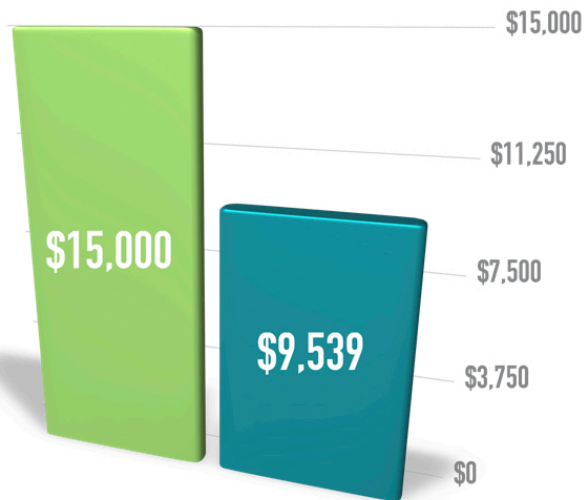

UPCOMING EVENTS & OPPORTUNITIES

WOMAN'S PRAYER
(TUE, 10AM @ PAT PORTER'S)

STUDENT MINISTRY
(WED, 7PM @ BLUE BLDG)

PRAYER MEETING
(3RD FRI, 7PM @ BLUE BLDG)

■ Needed ■ Received

MONTHLY TITHES & OFFERINGS
THRU JUNE 17TH