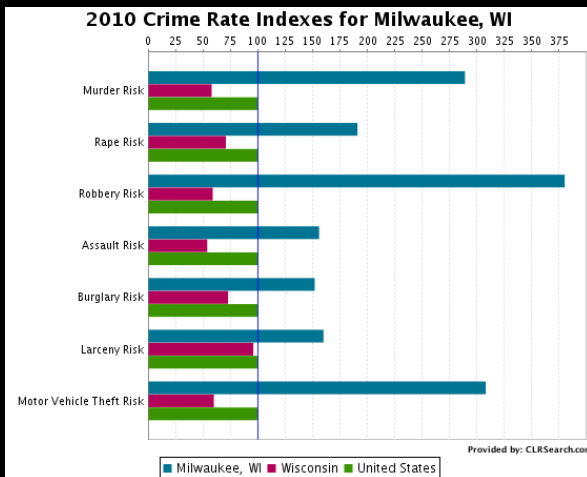

Statistics about the City of Milwaukee

- Fourth poorest city in the United States.
- 46% of the children are living in poverty (29.5% overall poverty rate).
- 34% of black males are unemployed (and as high as 53% in some areas).
- 11 out of 1,000 infants die before their first birthday, which is one of the worst infant mortality rates in the U.S.
- The crime rate is more than double the national average.

Adullam

A safe place.

To serve the practical and spiritual needs of the community with **dignity** and **love**.

Adullam

outreach

Adullam is located in one of the most impoverished and high crime locations in the City of Milwaukee. Adullam needs your on-going support to be a safe place for many needy people in this area.