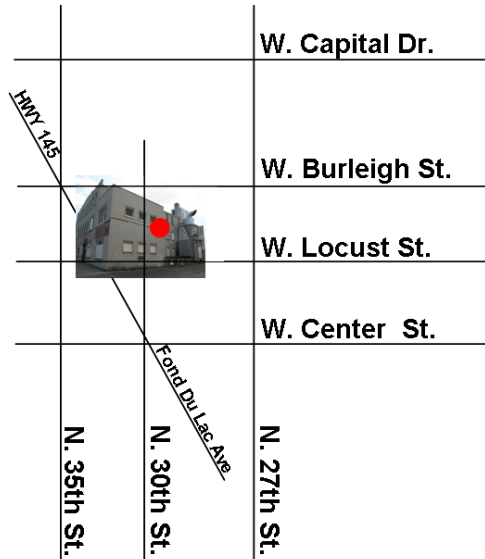

Statistics about the City of Milwaukee

- Fourth poorest city in the United States.
- 46% of the children are living in poverty (29.5% overall poverty rate).
- 34% of black males are unemployed (and as high as 53% in some areas).
- 11 out of 1,000 infants die before their first birthday, which is one of the worst infant mortality rates in the U.S.
- The crime rate is more than double the national average.

Adullam

A safe place.

To serve the practical and spiritual needs of the community with **dignity** and **love**.

Adullam

outreach

Adullam is located in one of the most impoverished and high crime locations in the City of Milwaukee. Adullam needs your on-going support to be a safe place for many needy people in this area.